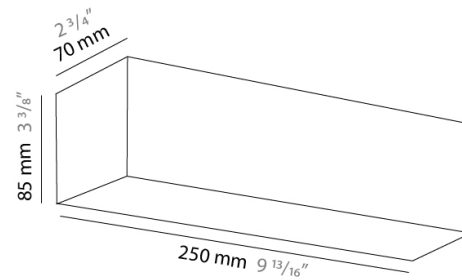

TOY SURFACE

D83281-WHI

GENERAL

Series: Toy _____

Brand: Panzeri _____

Division: Design _____

Mounting Type: Surface _____

Mounting Location: Wall _____

PHYSICAL

Shape: Rectangle _____

Length (mm): 250 _____

Length (in): $9 \frac{13}{16}$ _____

Height (mm): 70 _____

Height (in): $2 \frac{3}{4}$ _____

Extension (mm): 85 _____

Extension (in): $3 \frac{3}{8}$ _____

Light Distribution: Direct / Indirect _____

Weight (kg): 0.82 _____

Weight (lbs): 1.8 _____

Diffuser: Frost White Glass _____

Fixture Material: Metal _____

ELECTRICAL

Lamp Type: LED _____

Input Wattage (W): 13 _____

Total Output Wattage (W): 12 _____

Driver Included: Yes _____

Driver Type: Integral LED driver, 700mA (Dimming and 277V options available with remote driver sold separately) _____

LED

Color Temperature (°K): 3000 _____

Max. Delivered Lumen (lm): 938 _____

Nominal Lumen (lm): 2 x 730lm _____

CRI: >80 CRI _____

OPTICAL

RATINGS AND CERTIFICATIONS

Certified By: CSA Certified to UL and CSA Standards _____

IP rating: IP20 _____